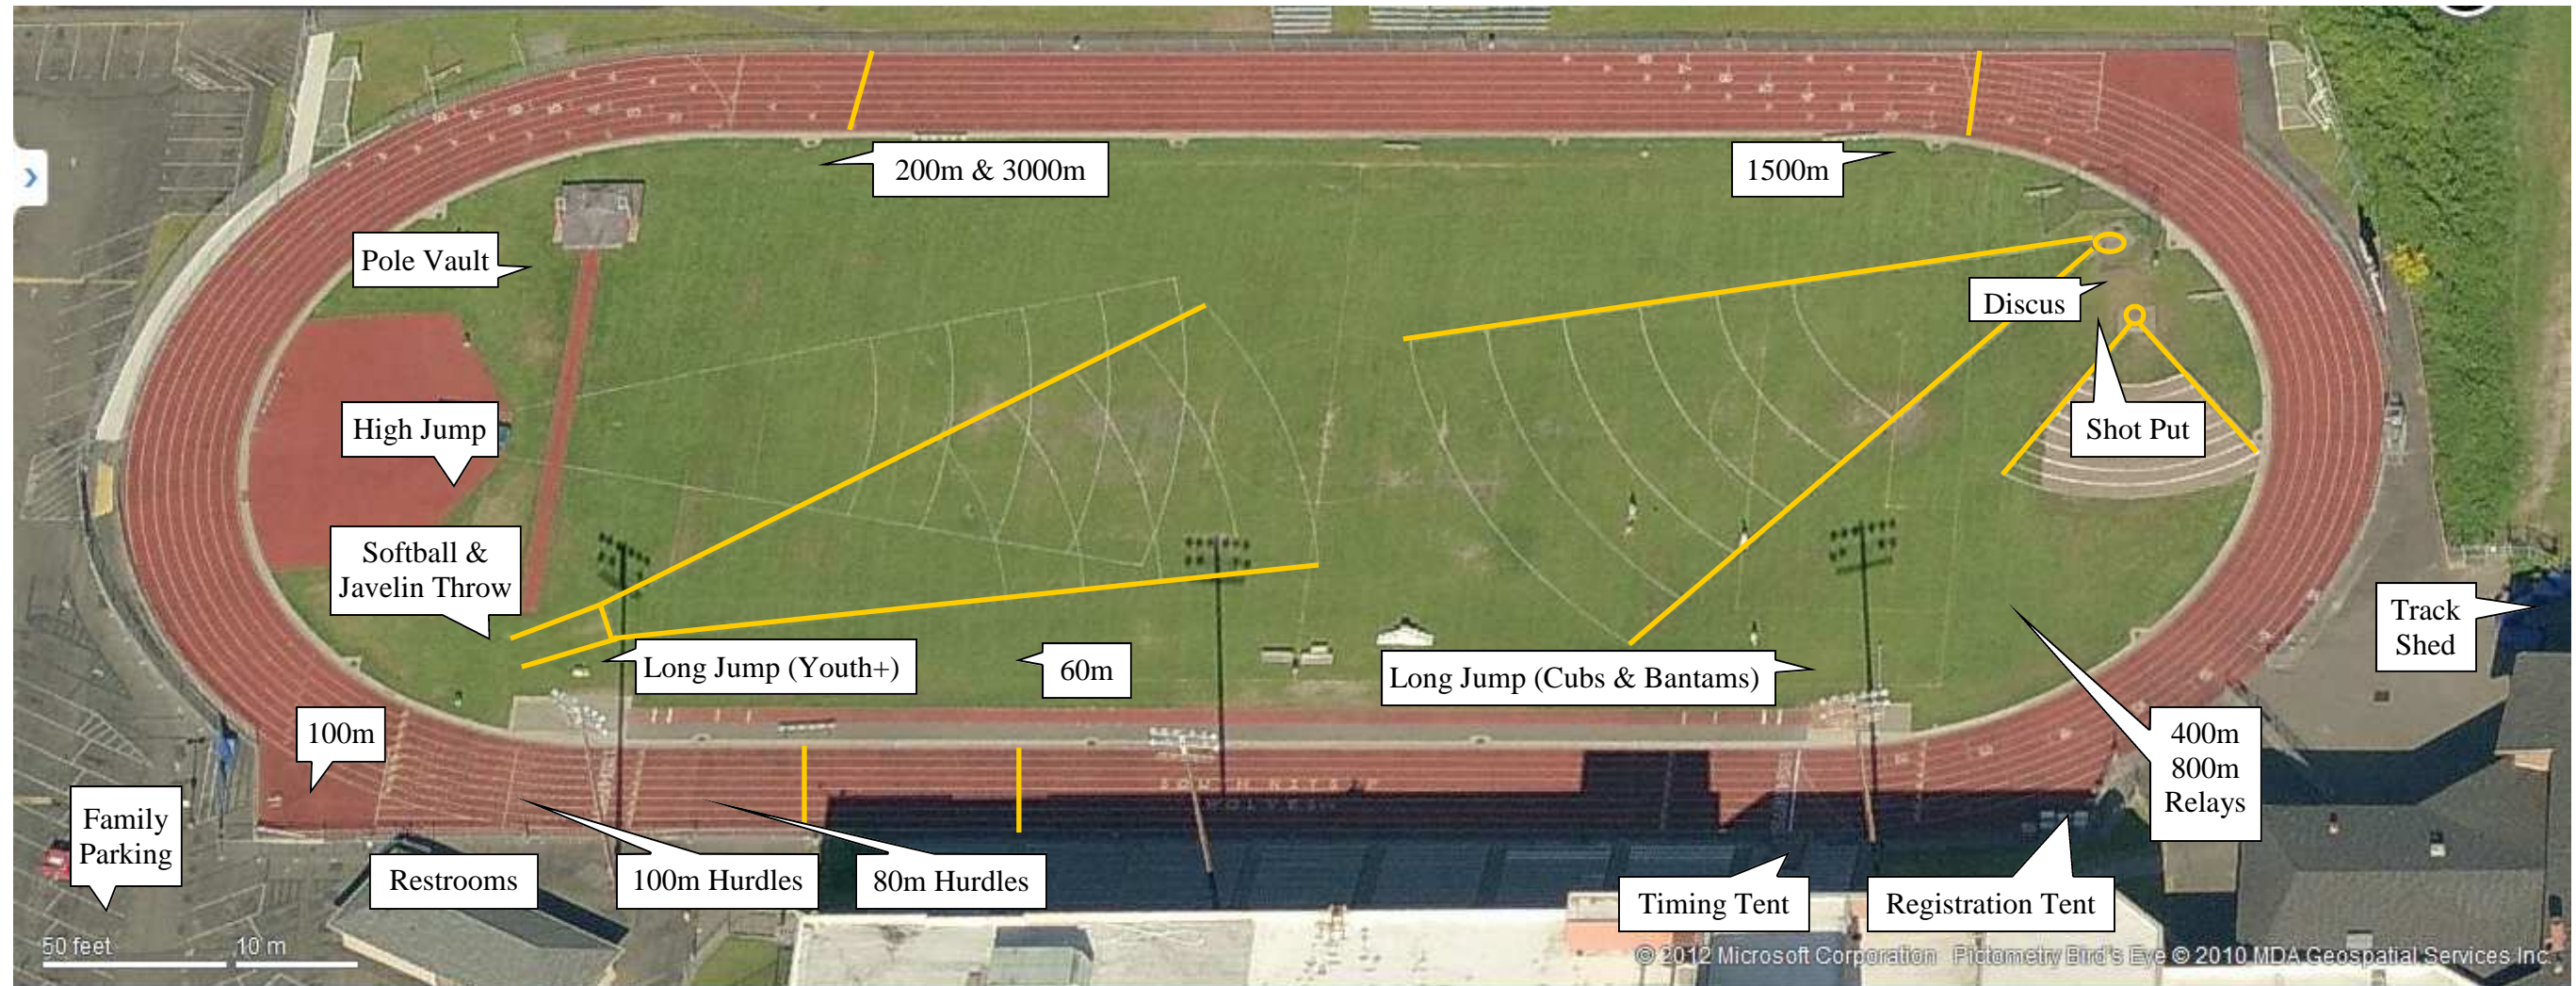

Where Do I Go For My Event?

When you hear 1st call for your event you may go to the area indicated above. 1st call is about 15 min. prior to the event.

2nd call is about 10 min. prior to the event starting.

3rd & Final call is 2 min. prior to the event. If you're not at the start area, you need to get there or you might miss the race.

If you are doing a field event, let the official know your leaving to do a running event. Go do the event. After the race return to the field event to finish.

Field events report directly to where the event happens.